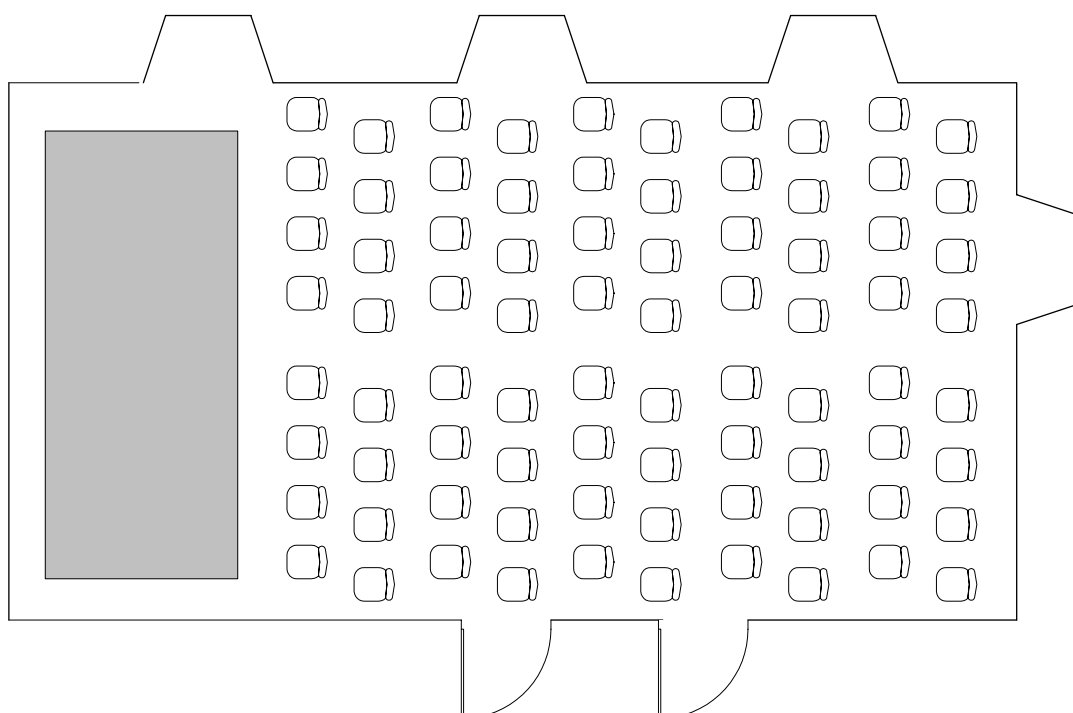

Schloss Saal

Location

- 2nd Floor
- North-facing with balcony and wonderful view of Lake Constance
- Wheelchair accessible

Size

- Length in m 11
- Width in m 6.5
- m2 70

Capacity

- U-shape (with chairs around outside) 30 persons
- Classroom 40 persons
- Theatre seating 80 persons